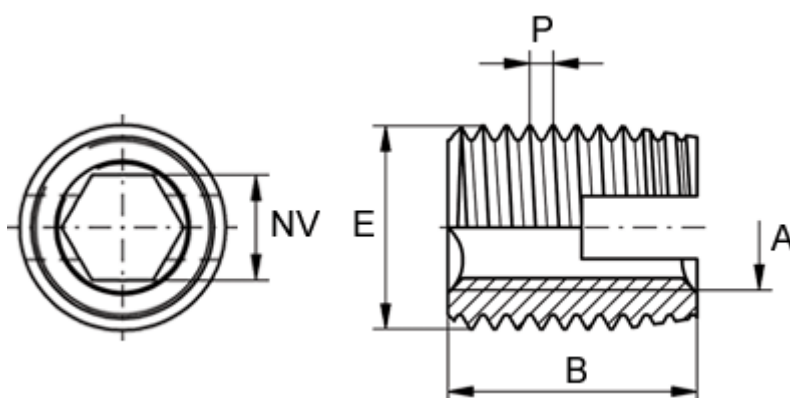

# Data Sheet

Article number: 12302200080800  
Description: KLEE-coil 302 200 080.800  
M8 Brass with hexagon

## Measures

Female thread A	= M8
Key width NV +0.1	= 6.6
Length B	= 15
Male thread E	= 12
Min hole depth blind hole	= 18
Min material thickness	= 15
Thread pitch P	= 1.5
Type	= 302 200 080 ...